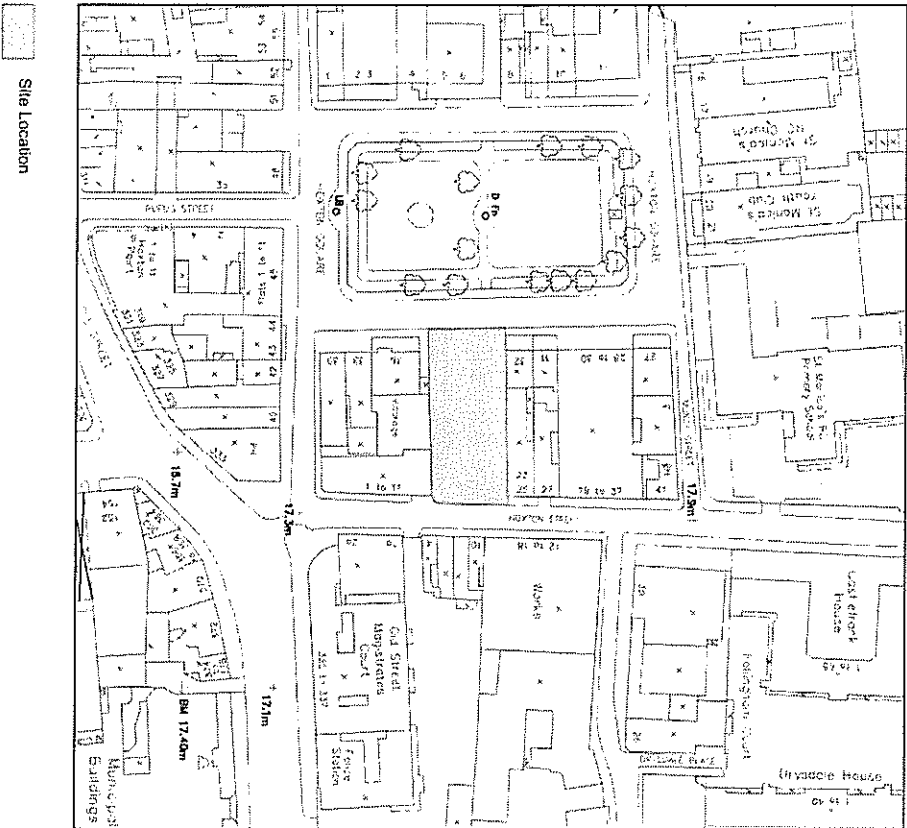

Location Plan 1:1250

Plan with South Shoreditch Conservation Area & Listed Building highlighted 1:1250